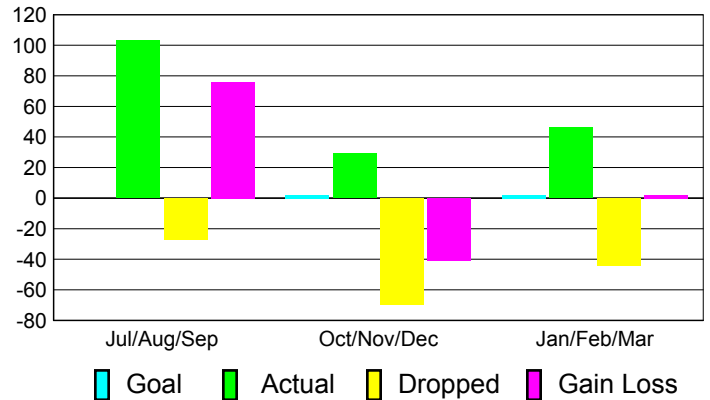

Membership Results 2010-2011

Goal, New, Dropped, Gain/Loss

Comparison of Membership Gain/Loss

Current Year Compared to the Previous Year